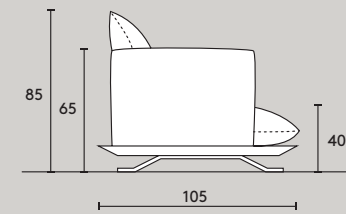

Technical Details

MODEL

Caratteristiche / Details

Cuscini in piuma e memory foam, telaio con profilo in alluminio e cinghie/
Pillows in plume and memory foam, frame with aluminum profile and straps

Elementi / Elements

D170 / D220 / D250: Divano lineare / Linear sofa
PSX: Penisola SX / Peninsula SX
PDX: Penisola DX / Peninsula DX
C170 / C220 / C250: Elemento centrale / Linear sofa

Varianti finiture / Finishes options

F1_ Pelle Rustico Nabuk / Leather "Rustico Nabuk": Creta, Seppia, Black, Grigio, Camel, Marrone, Nut, Testa Di Moro

F2_Tessuto Kvadrat / Kvadrat fabric: Divina, Hero, Tonus, Steelcut, Hallingdal