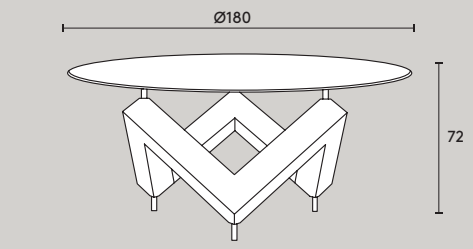

Technical Details

Technical Details

ALFAMA_1

Caratteristiche / Details

Dim: L130 x P53 x H132 cm

Top in cristallo retroverniciato / Back-painted cristal top
n°1 ripiano centrale in cristallo / n°1 central cristal shelf

CUZCO_2

Caratteristiche / Details

Dim: L200 x P50 x H83 cm

n°2 ante sagomate laterali / n°2 shaped lateral doors
n°2 cassettoni centrali da 120 cm / n°2 central drawers 120 cm width
Ripiani interni in MDF laccato / Laquered interior MDF shelves

W_1

Caratteristiche / Details

Dim: Ø180 x H72 cm

Basamento in frassino verniciato nero opaco /

Base in matt black lacquered ash

Piano verniciato nero con piano centrale a vetro girevole /
Black laquered top with revolving central glass plane

W_2

Caratteristiche / Details

Dim: Ø180 x H72 cm

Basamento in frassino verniciato nero opaco /

Base in matt black lacquered ash

Piano in cristallo extrachiaro temperato /
Extra-bright tempered cristal top

Technical Details