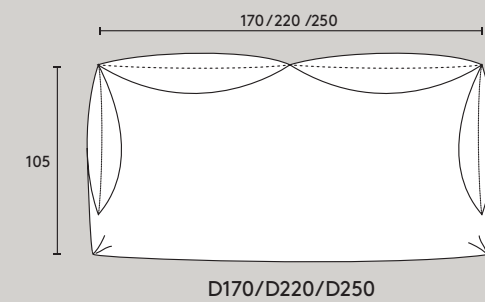

Technical Details

MODEL

Caratteristiche / Details

Cuscini in piuma e memory foam, telaio con profilo in alluminio e cinghie/
Pillows in plume and memory foam, frame with aluminum profile and straps

Elementi / Elements

D170 / D220 / D250: Divano lineare / Linear sofa
PSX: Penisola SX / Peninsula SX
PDX: Penisola DX / Peninsula DX
C170 / C220 / C250: Elemento centrale / Linear sofa

Varianti finiture / Finishes options

F1_ Pelle Rustico Nabuk / Leather "Rustico Nabuk": Creta, Seppia, Black, Grigio, Camel, Marrone, Nut, Testa Di Moro

F2_Tessuto Kvadrat / Kvadrat fabric: Divina, Hero, Tonus, Steelcut, Hallingdal