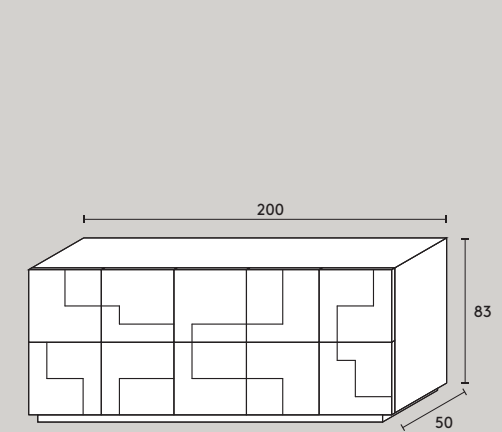

Technical Details

Technical Details

ALFAMA_1

Caratteristiche / Details

Dim: L130 x P53 x H132 cm

Top in cristallo retroverniciato / Back-painted cristal top
n°1 ripiano centrale in cristallo / n°1 central cristal shelf

n° 16 ante decorate / n° 16 decorated doors

Ripiani interni in MDF laccato / Laquered interior MDF shelves

GONG_2

Caratteristiche / Details

Dim: L200 x P50 x H83 cm

n° 10 ante decorate / n° 10 decorated doors

Ripiani interni in MDF laccato / Laquered interior MDF shelves

Technical Details

CUZCO_1

Caratteristiche / Details

Dim: L40 x P40 x H201 cm

n°6 ante sagomate / n°6 shaped door
n°1 cassetto interno larice tinto termotrattato e spazzolato /
n°1 interior shelf heat-treated brushed larch

CUZCO_2

Caratteristiche / Details

Dim: L200 x P50 x H83 cm

n°2 ante sagomate laterali / n°2 shaped lateral doors
n°2 cassettoni centrali da 120 cm / n°2 central drawers 120 cm width
Ripiani interni in MDF laccato / Laquered interior MDF shelves