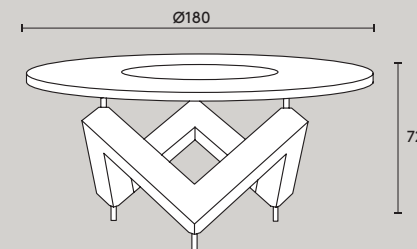

Technical Details

Technical Details

ALFAMA_1

Caratteristiche / Details

Dim: L130 x P53 x H132 cm

Top in cristallo retroverniciato / Back-painted cristal top
n°1 ripiano centrale in cristallo / n°1 central cristal shelf

CUZCO_2

Caratteristiche / Details

Dim: L200 x P50 x H83 cm

n°2 ante sagomate laterali / n°2 shaped lateral doors
n°2 cassettoni centrali da 120 cm / n°2 central drawers 120 cm width
Ripiani interni in MDF laccato / Laquered interior MDF shelves

W_1

Caratteristiche / Details

Dim: Ø180 x H72 cm

Basamento in frassino verniciato nero opaco /

Base in matt black lacquered ash

Piano verniciato nero con piano centrale a vetro girevole /
Black laquered top with revolving central glass plane

W_2

Caratteristiche / Details

Dim: Ø180 x H72 cm

Basamento in frassino verniciato nero opaco /

Base in matt black lacquered ash

Piano in cristallo extrachiaro temperato /
Extra-bright tempered cristal top

Technical Details